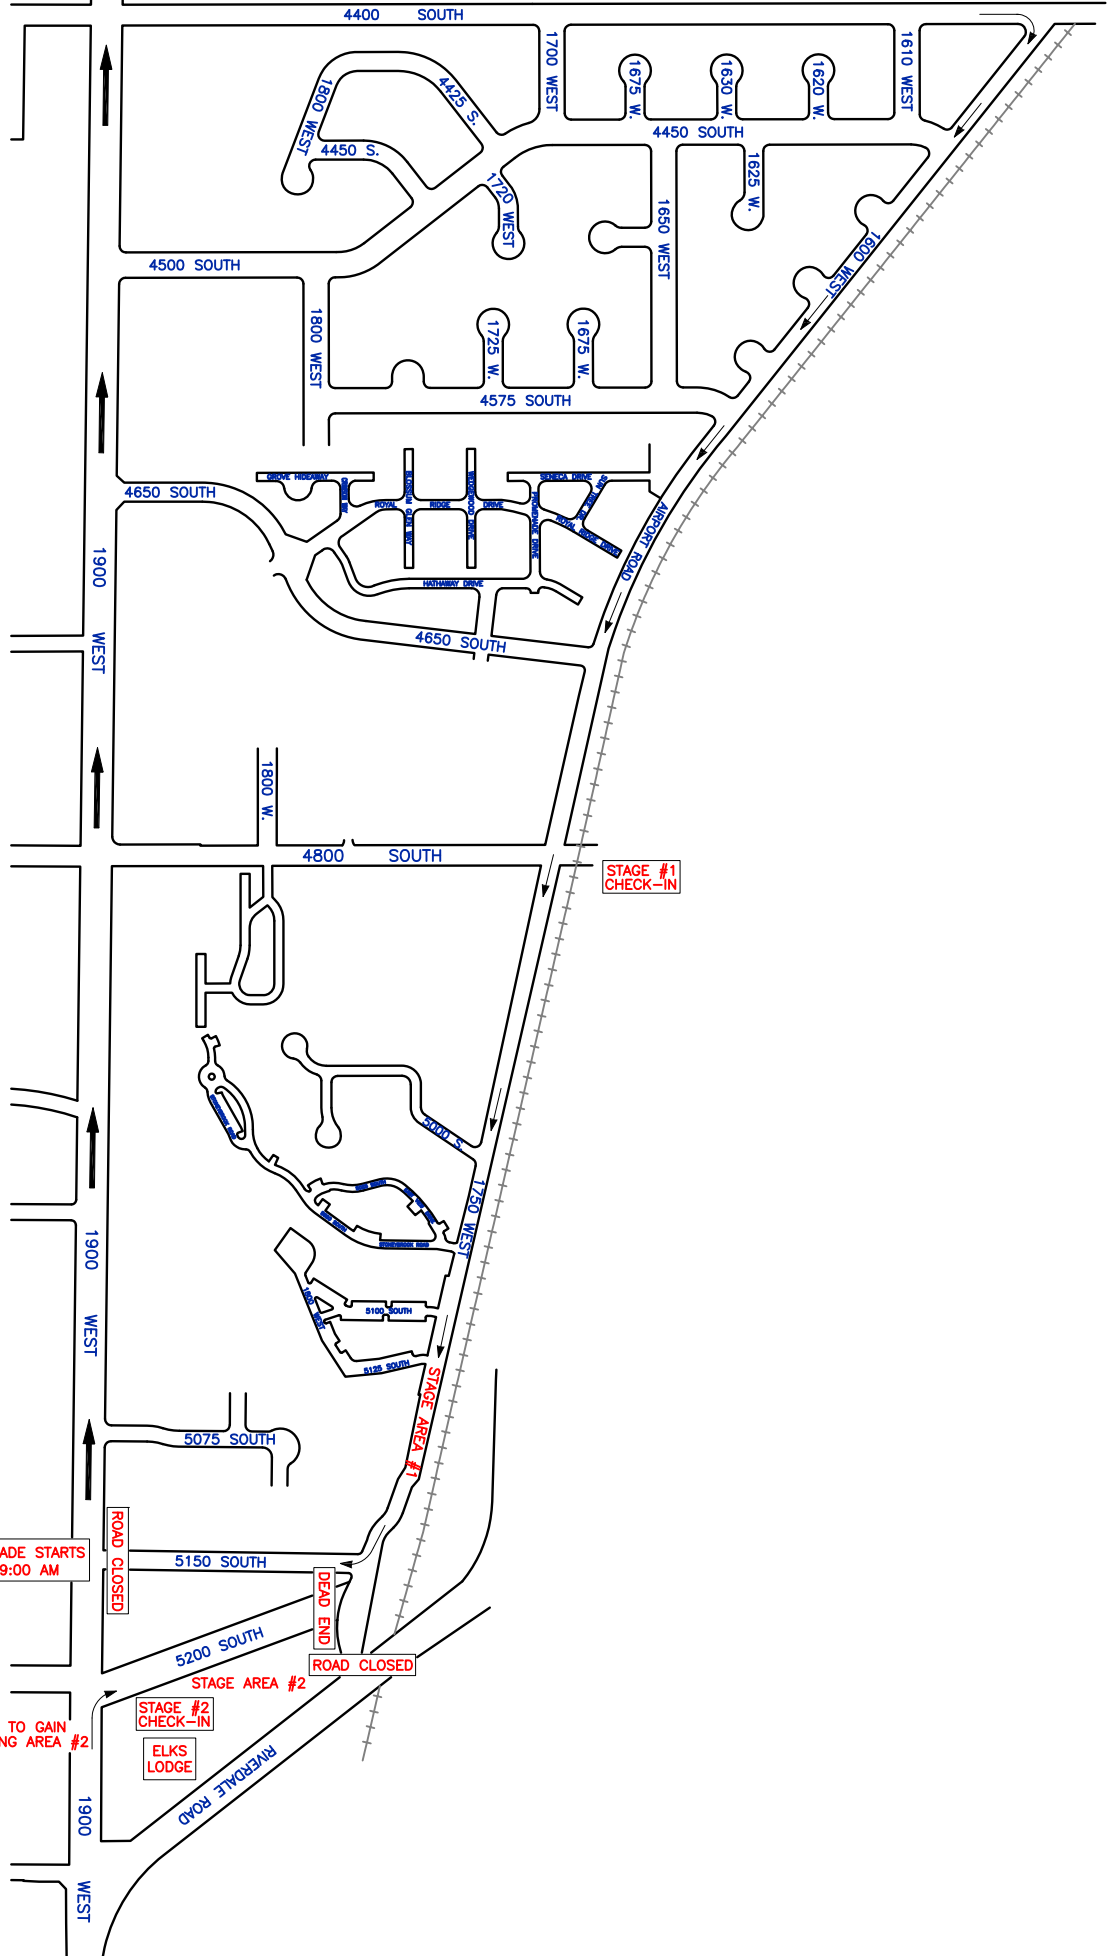

PARADE ENDS
NORTH PARK
4000 S 1900 W

USE 4400 SOUTH TO GAIN
ENTRY TO STAGING AREA #1

PARADE STARTS
9:00 AM

STAGE #1
CHECK-IN

USE 1900 WEST TO GAIN
ENTRY TO STAGING AREA #2

ROAD CLOSED

DEAD END

ROAD CLOSED

STAGE #2
CHECK-IN

ELKS
LODGE

1900
WEST

1900
WEST

1900
WEST

1900
WEST

4400 SOUTH

4500 SOUTH

5200 SOUTH

1700 WEST

1800 WEST

1700 WEST

1800 WEST

1725 W.

1675 W.

1675 W.

1630 W.

1620 W.

1610 WEST

1650 WEST

1625 W.

1680 WEST

4650 SOUTH

1800 W.